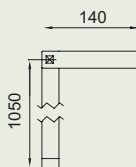

dnd handles
with care

(IN)finito

IF10

IF10/L
Placca lunga 1050 mm
Long plate 1050 mm

VIS ED25V

🔒 ED25TS