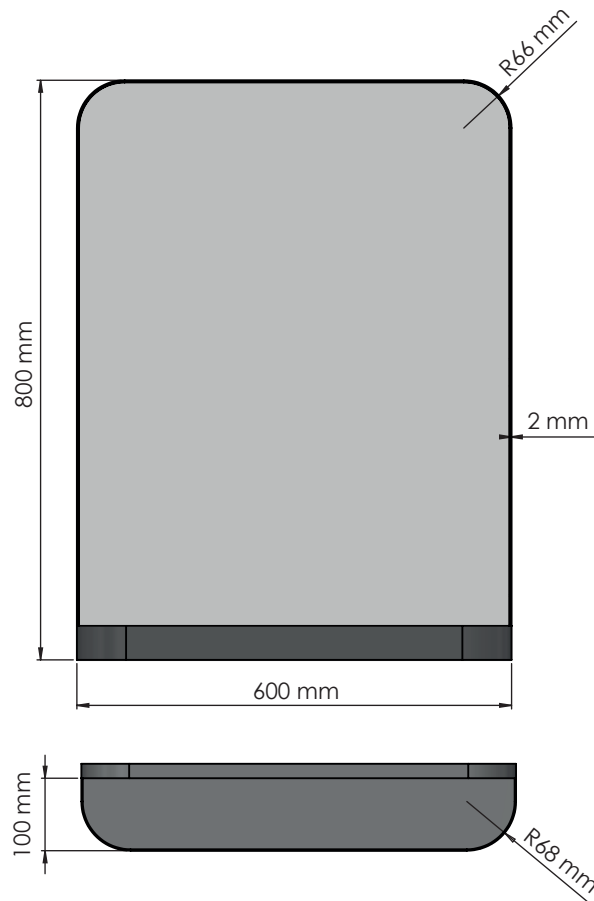

FROST

DENMARK

SIGNATURE MIRROR
TB600

Fitting instruction
Montageanleitung
Monteringsvejledning
Monteringsvægledning
Montage hanleiding
Manuel de montage

Material: Aluminium

Design: Tengbom

Manufacturer: FROST A/S, Bavne Alle 32,
DK-8370 Hadsten. www.frost.dk

Exclusion of liability

FROST accepts no liability whatsoever for damage to persons or property that occurs or has occurred as a result of improper installation or maintenance, particularly if the safety instructions and other points to note listed are not or have not been observed in full.

Warning and hazard notices

Improper mounting or use can lead to accidents and serious injuries.

Cleaning and maintenance

Surfaces should be cleaned with a microfibre cloth, glass cleaner or other non abrasive and gentle agents.

Attention:

Never use solvents or aggressive household cleaners like bleach, acids (e.g. descalers) or ammonia-based bathroom cleaner to clean the product. Steel wool and hard brushes can permanently damage the surface of the steel.