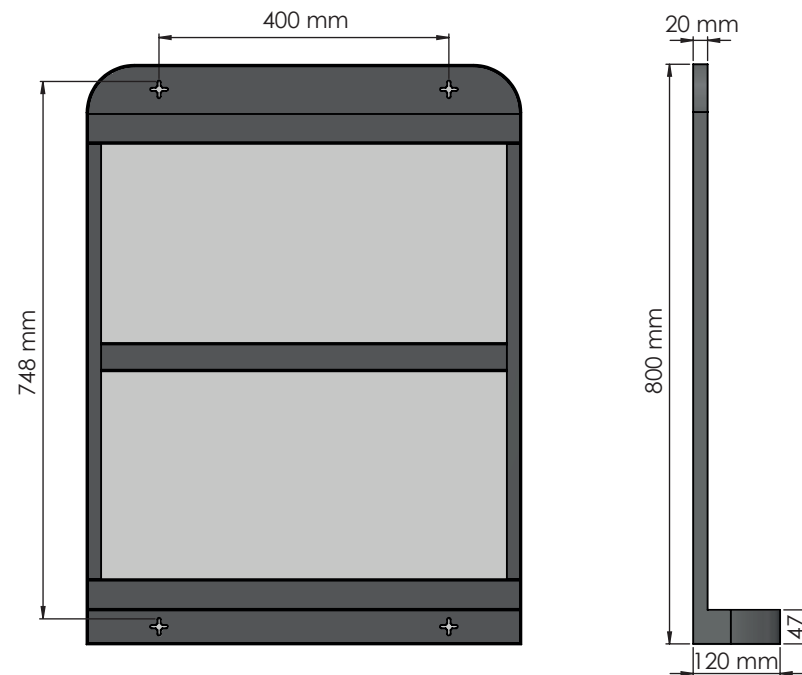

FROST

DENMARK

SIGNATURE MIRROR
TB600

Fitting instruction
Montageanleitung
Monteringsvejledning
Monteringsvægledning
Montage hanleiding
Manuel de montage

Material: Aluminium

Design: Tengbom

Manufacturer: FROST A/S, Bavne Alle 32,
DK-8370 Hadsten. www.frost.dk

Exclusion of liability

FROST accepts no liability whatsoever for damage to persons or property that occurs or has occurred as a result of improper installation or maintenance, particularly if the safety instructions and other points to note listed are not or have not been observed in full.

Warning and hazard notices

Improper mounting or use can lead to accidents and serious injuries.

Cleaning and maintenance

Surfaces should be cleaned with a microfibre cloth, glass cleaner or other non abrasive and gentle agents.

Attention:

Never use solvents or aggressive household cleaners like bleach, acids (e.g. descalers) or ammonia-based bathroom cleaner to clean the product. Steel wool and hard brushes can permanently damage the surface of the steel.