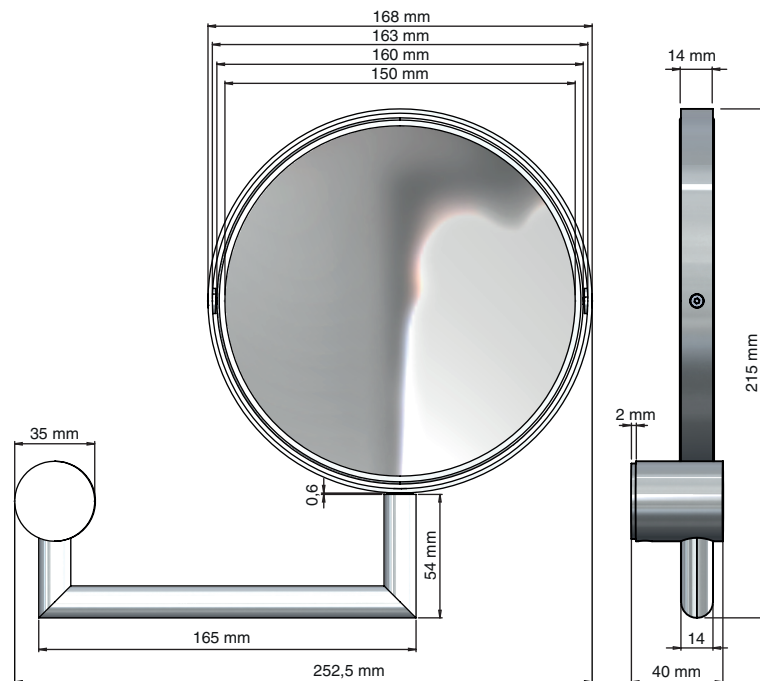

FROST

DENMARK

NOVA2 MAGNIFYING MIRROR

Fitting instruction
Montageanleitung
Monteringsvejledning
Monteringsvægledning
Montage hanleiding
Manuel de montage

One side magnifying x 5

Exclusion of liability

FROST accepts no liability whatsoever for damage to persons or property that occurs or has occurred as a result of improper installation or maintenance, particularly if the safety instructions and other points to note listed are not or have not been observed in full.