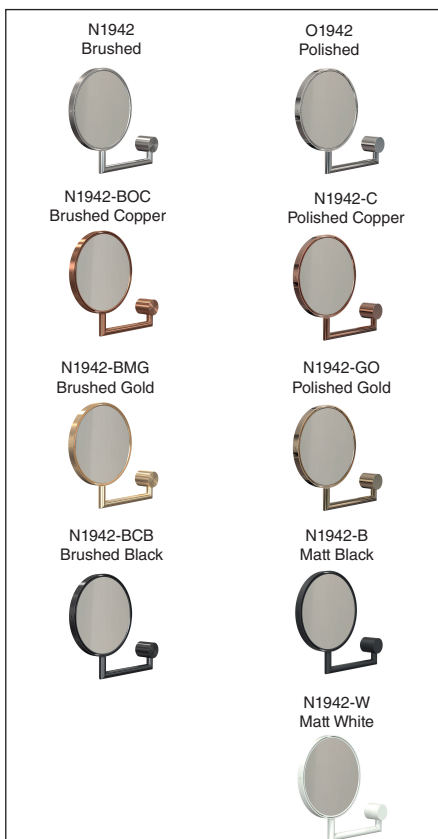

Material: Stainless steel, AISI 304
Design: Bønnelycke mdd
Manufacturer: FROST A/S,
Bavne Alle 32, DK-8370 Hadsten
www.frost.dk