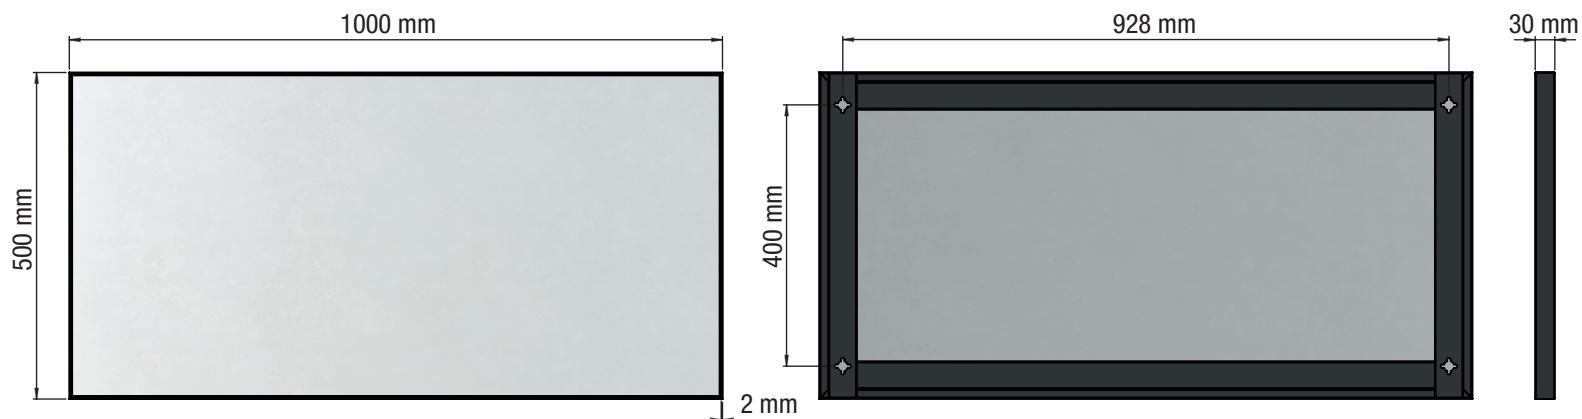

Exclusion of liability

FROST accepts no liability whatsoever for damage to persons or property that occurs or has occurred as a result of improper installation or maintenance, particularly if the safety instructions and other points to note listed are not or have not been observed in full.

Warning and hazard notices
Improper mounting or use can lead to accidents and serious injuries.

Cleaning and maintenance

Surfaces should be cleaned with a microfibre cloth, glass cleaner or other non abrasive and gentle agents.

Attention:

Never use solvents or aggressive household cleaners like bleach, acids (e.g. descalers) or ammonia-based bathroom cleaner to clean the product. Steel wool and hard brushes can permanently damage the surface of the steel.