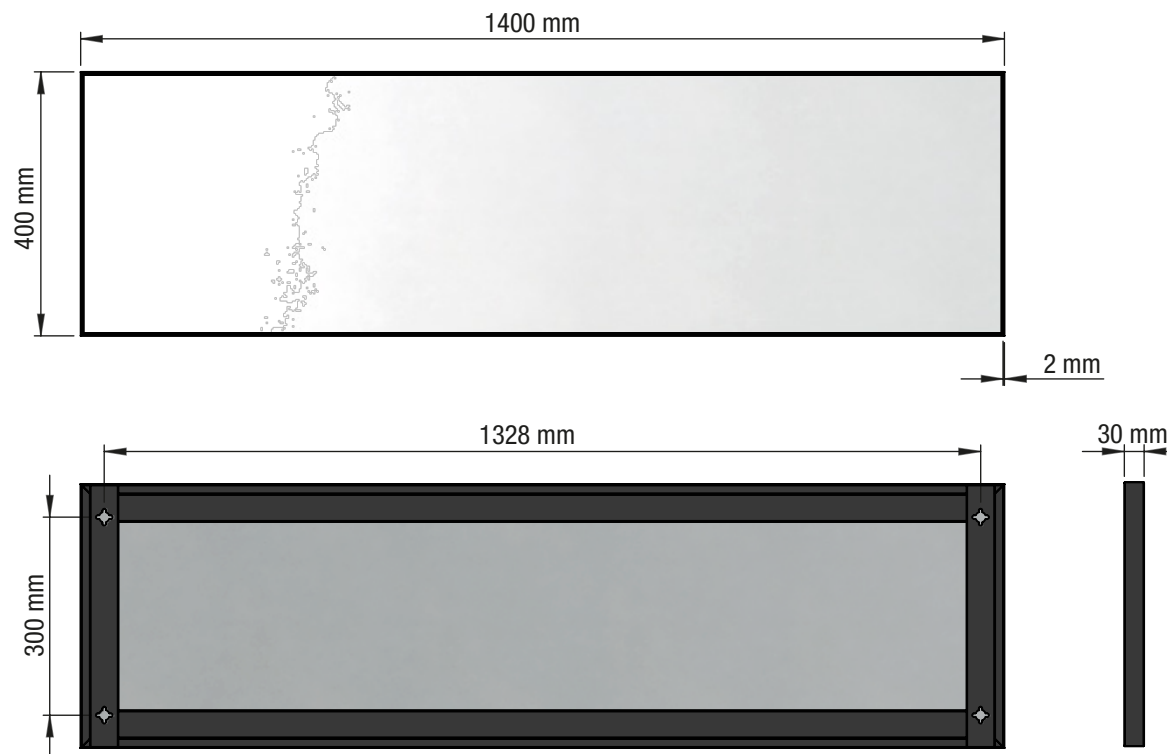

Exclusion of liability

FROST accepts no liability whatsoever for damage to persons or property that occurs or has occurred as a result of improper installation or maintenance, particularly if the safety instructions and other points to note listed are not or have not been observed in full.

Warning and hazard notices

Improper mounting or use can lead to accidents and serious injuries.

Cleaning and maintenance

Surfaces should be cleaned with a microfibre cloth, glass cleaner or other non abrasive and gentle agents.

Attention:

Never use solvents or aggressive household cleaners like bleach, acids (e.g. descalers) or ammonia-based bathroom cleaner to clean the product. Steel wool and hard brushes can permanently damage the surface of the steel.